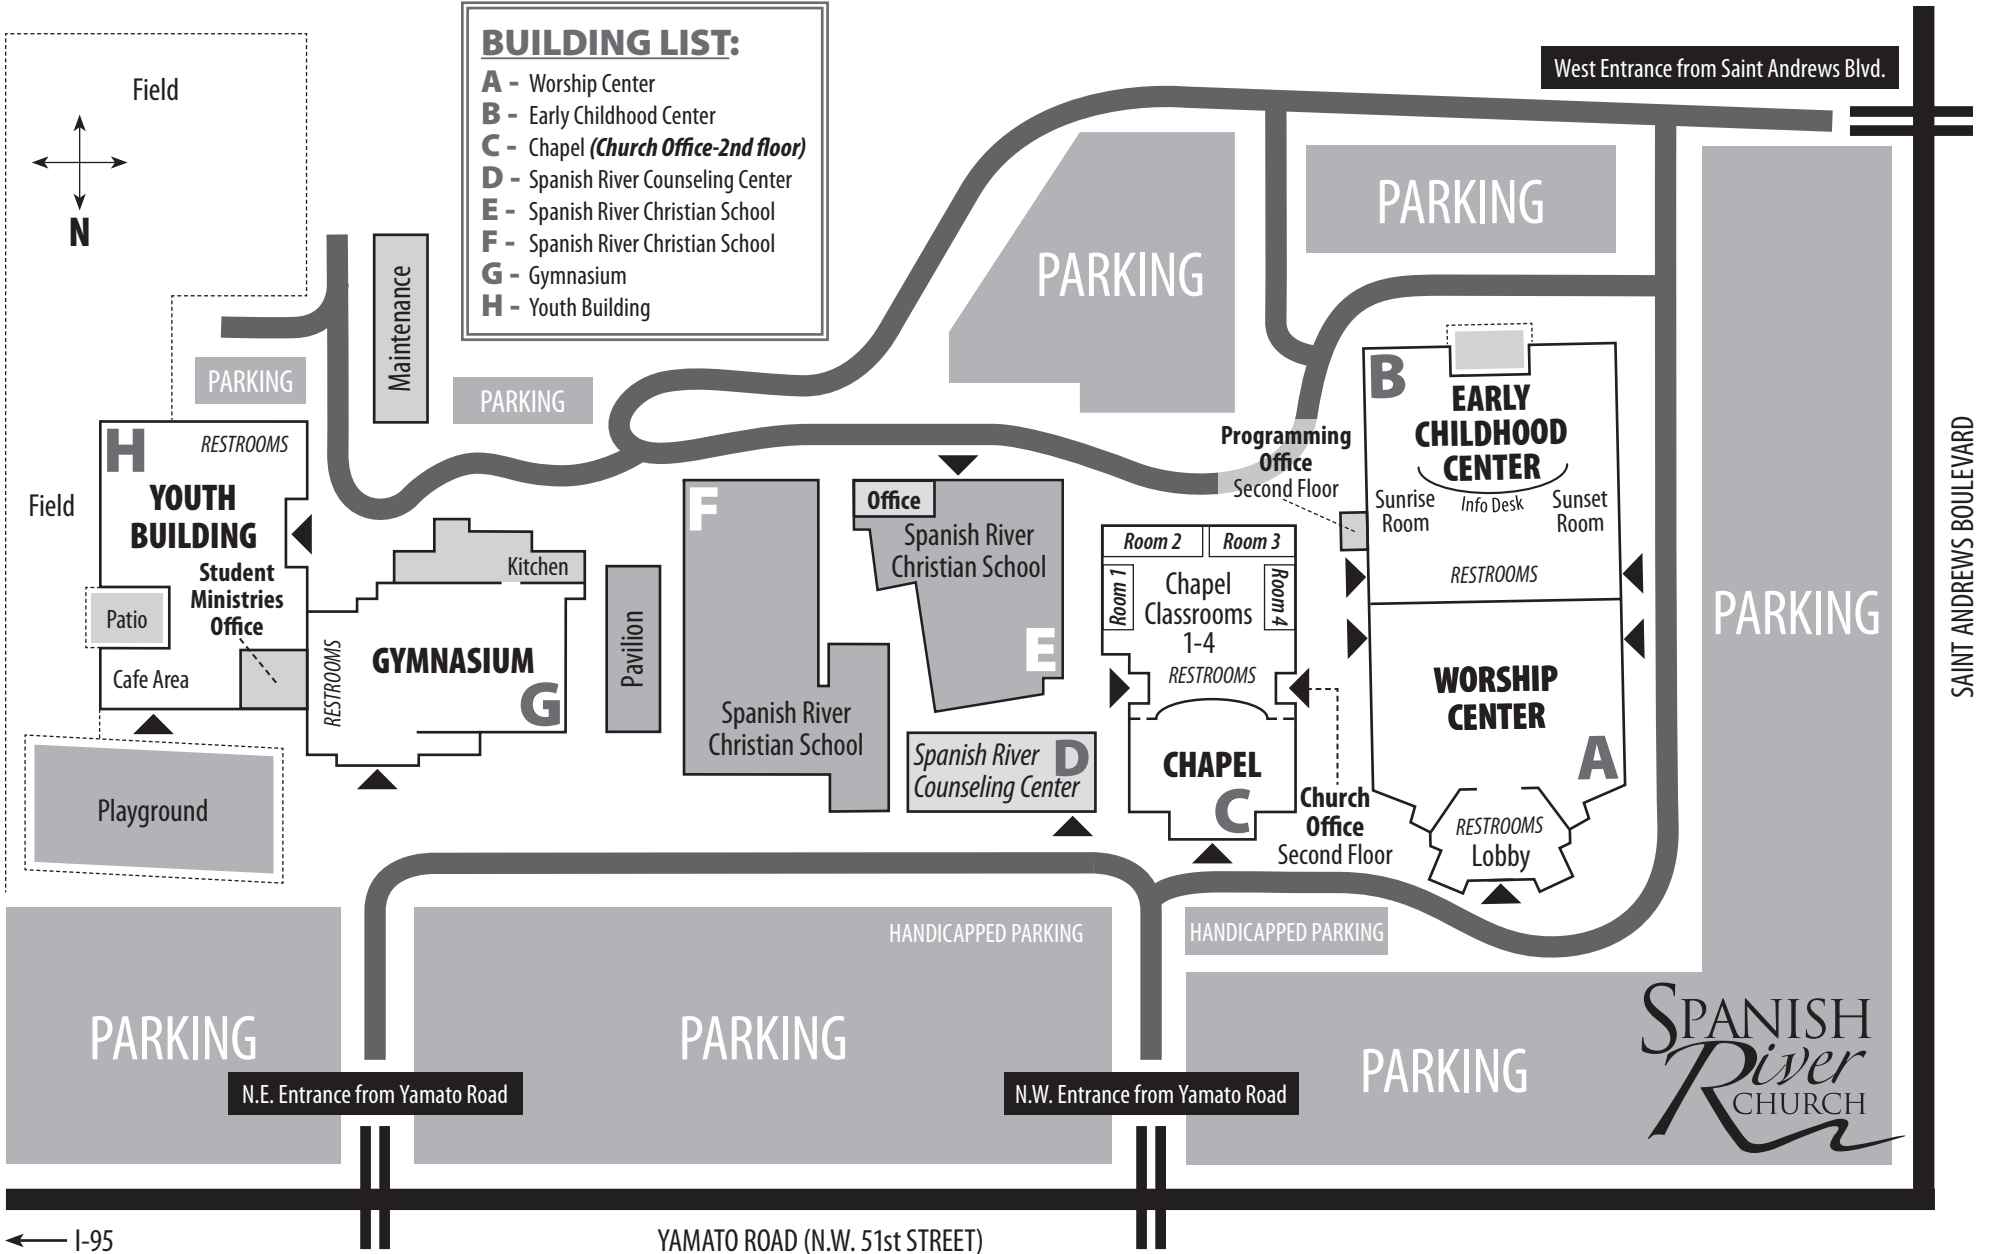

MAP

SPANISH RIVER CHURCH CAMPUS

2400 Yamato Road • Boca Raton, FL 33431 • 561-994-5000 (phone) • 561-994-5005 (fax) • www.spanishriver.com

- BUILDING LIST:**
- A** - Worship Center
 - B** - Early Childhood Center
 - C** - Chapel (*Church Office-2nd floor*)
 - D** - Spanish River Counseling Center
 - E** - Spanish River Christian School
 - F** - Spanish River Christian School
 - G** - Gymnasium
 - H** - Youth Building

SAINT ANDREWS BOULEVARD

SPANISH
River
CHURCH

← I-95

YAMATO ROAD (N.W. 51st STREET)